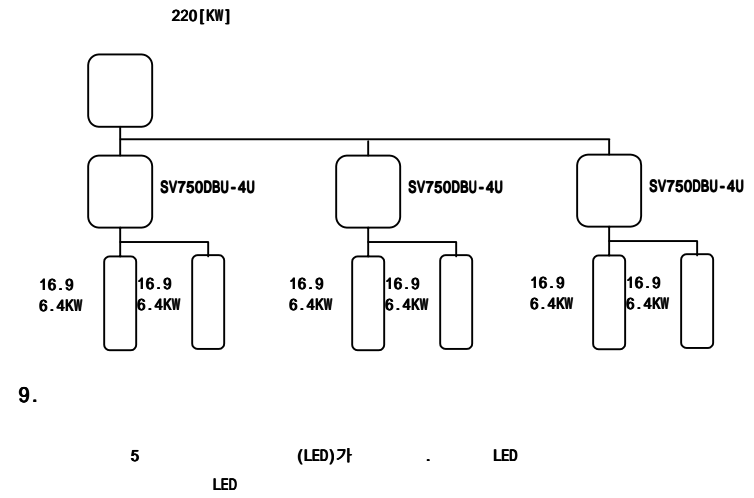

1)

■ 200V

[KW]	11 [KW]	15 [KW]	18.5 [KW]	22 [KW]	30 [KW]	37 [KW]	45 [KW]	55 [KW]
	SV150DBU-2U	SV220DBU-2U	SV370DBU-2U	SV550DBU-2U				
	3.2KW 8.5	4.8KW 5.7	6.4KW 4.2	9.6KW 2.8				

■ 400V

[KW]	11 [KW]	15 [KW]	18.5 [KW]	22 [KW]	30 [KW]	37 [KW]
	SV150DBU-4U	SV220DBU-4U	SV370DBU-4U			
	3.2KW 33.9	4.8KW 22.8	6.4KW 16.9			
[KW]	11 [KW]	15 [KW]	18.5 [KW]	22 [KW]	30 [KW]	37 [KW]
	SV550DBU-4U	SV750DBU-4U	SV750DBU-4U * 2 EA	SV750DBU-4U * 3 EA		
	9.6KW 11.4	12.8KW 8.4	12.8KW 8.4 * 2 EA	12.8KW 8.4 * 3 EA