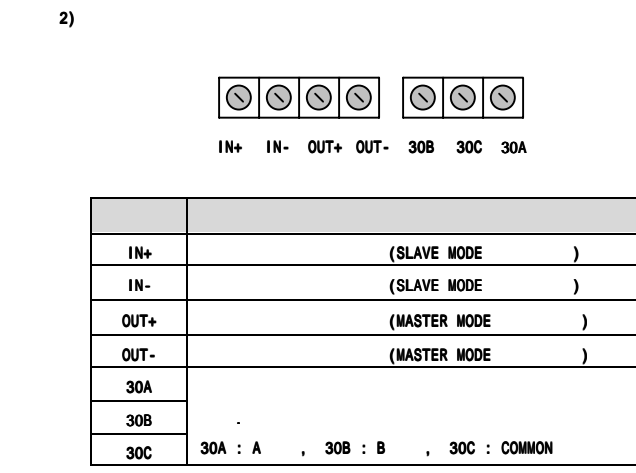

5. SV-iH SV030iH-4, SV037iH-4, SV045iH-4, SV055iH-4 DC 가
- 1)