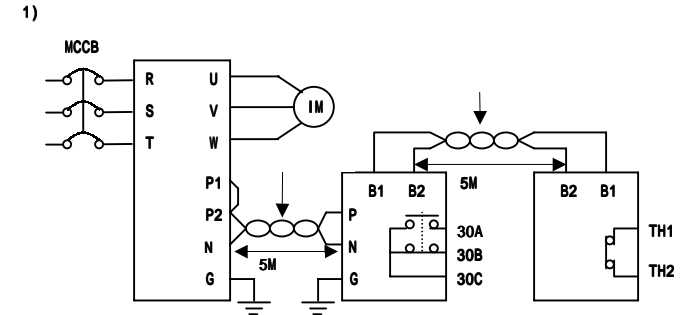

6.

- ■
- ■
- 2m
- ■
- 5m
- G
- (가) :

		mm (AWG)
200V	SV150DBU-2U	5.5 mm (10AWG)
	SV220DBU-2U	8.0 mm (8AWG)
	SV370DBU-2U	14.0 mm (6AWG)
	SV550DBU-2U	14.0 mm (6AWG)
400V	SV150DBU-4U	5.5 mm (10AWG)
	SV220DBU-4U	5.5 mm (10AWG)
	SV370DBU-4U	5.5 mm (10AWG)
	SV550DBU-4U	8.0 mm (8AWG)
	SV750DBU-4U	14.0 mm (6AWG)

: 24 In-Lb