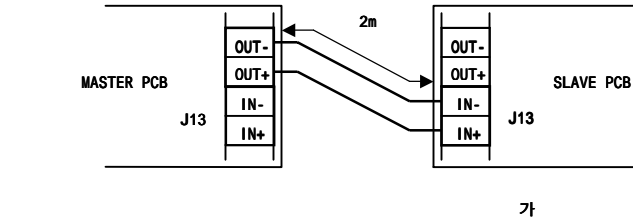

- ■
- ■
- 2m
- ■
- 5m
- G
- (가) :

		mm (AWG)
200V	SV150DBU-2U	5.5 mm (10AWG)
	SV220DBU-2U	8.0 mm (8AWG)
	SV370DBU-2U	14.0 mm (6AWG)
	SV550DBU-2U	14.0 mm (6AWG)
400V	SV150DBU-4U	5.5 mm (10AWG)
	SV220DBU-4U	5.5 mm (10AWG)
	SV370DBU-4U	5.5 mm (10AWG)
	SV550DBU-4U	8.0 mm (8AWG)
	SV750DBU-4U	14.0 mm (6AWG)

: 24 In-Lb

7.

8.