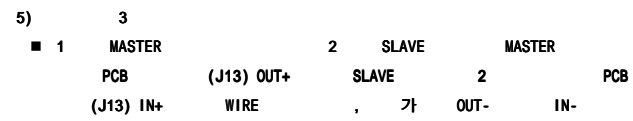

- ■
- ■
- 2m
- ■
- 5m
- G
- (가) :

		mm (AWG)
200V	SV150DBU-2U	5.5 mm (10AWG)
	SV220DBU-2U	8.0 mm (8AWG)
	SV370DBU-2U	14.0 mm (6AWG)
	SV550DBU-2U	14.0 mm (6AWG)
400V	SV150DBU-4U	5.5 mm (10AWG)
	SV220DBU-4U	5.5 mm (10AWG)
	SV370DBU-4U	5.5 mm (10AWG)
	SV550DBU-4U	8.0 mm (8AWG)
	SV750DBU-4U	14.0 mm (6AWG)

: 24 In-Lb

7.

8.