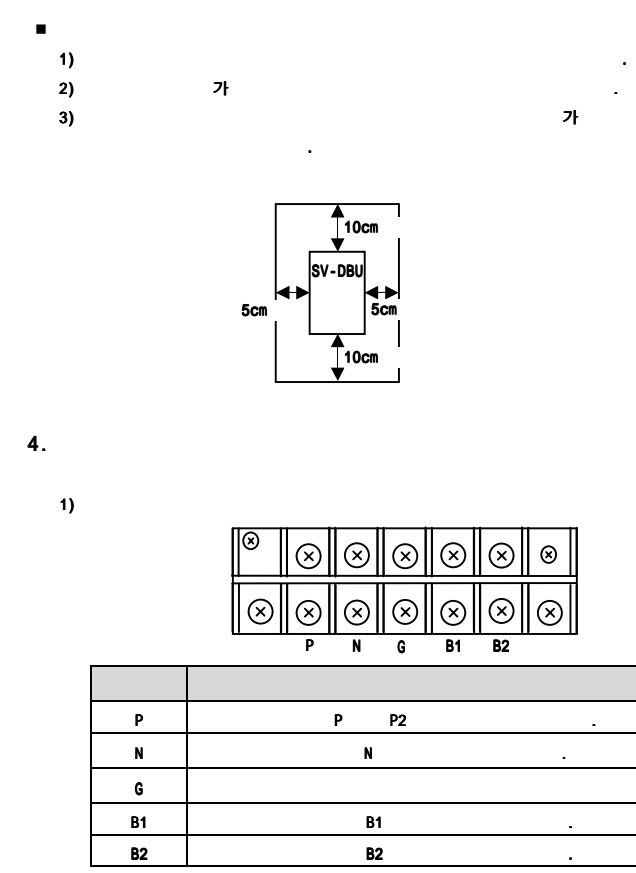

- 5. SV-iH SV030iH-4, SV037iH-4, SV045iH-4, SV055iH-4 DC 가
- 1)

2) DC

6.

- 
- 
- 2m
- 
- 5m
- G
- (가 ) :

		mm (AWG)
200V	SV150DBU-2U	5.5 mm (10AWG)
	SV220DBU-2U	8.0 mm (8AWG)
	SV370DBU-2U	14.0 mm (6AWG)
	SV550DBU-2U	14.0 mm (6AWG)
400V	SV150DBU-4U	5.5 mm (10AWG)
	SV220DBU-4U	5.5 mm (10AWG)
	SV370DBU-4U	5.5 mm (10AWG)
	SV550DBU-4U	8.0 mm (8AWG)
	SV750DBU-4U	14.0 mm (6AWG)